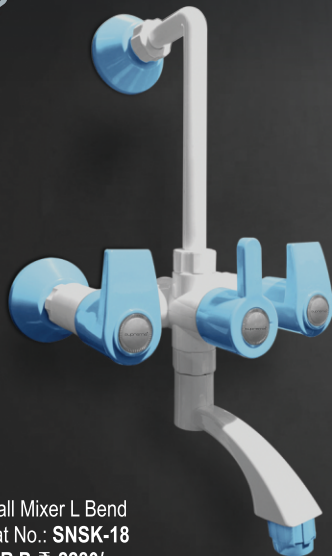

Small Box Packing
10 pc.

Swan Neck
Cat No.: SNFR-12
M.R.P. ₹-550/-

supreme

luxury bathing

SKY

Series

White/Blue 15mm

Wall Mixer L Bend
Cat No.: **SNSK-18**
M.R.P. ₹-2280/-

Master Carton Packing
24 pc.

Small Box Packing
04 pc.

Bib Cock
Cat No.: **SNSK-02**
M.R.P. ₹-220/-

Master Carton Packing
216 pc.

Small Box Packing
36 pc.

Long Body
Cat No.: **SNSK-03**
M.R.P. ₹-250/-

Master Carton Packing
144 pc.