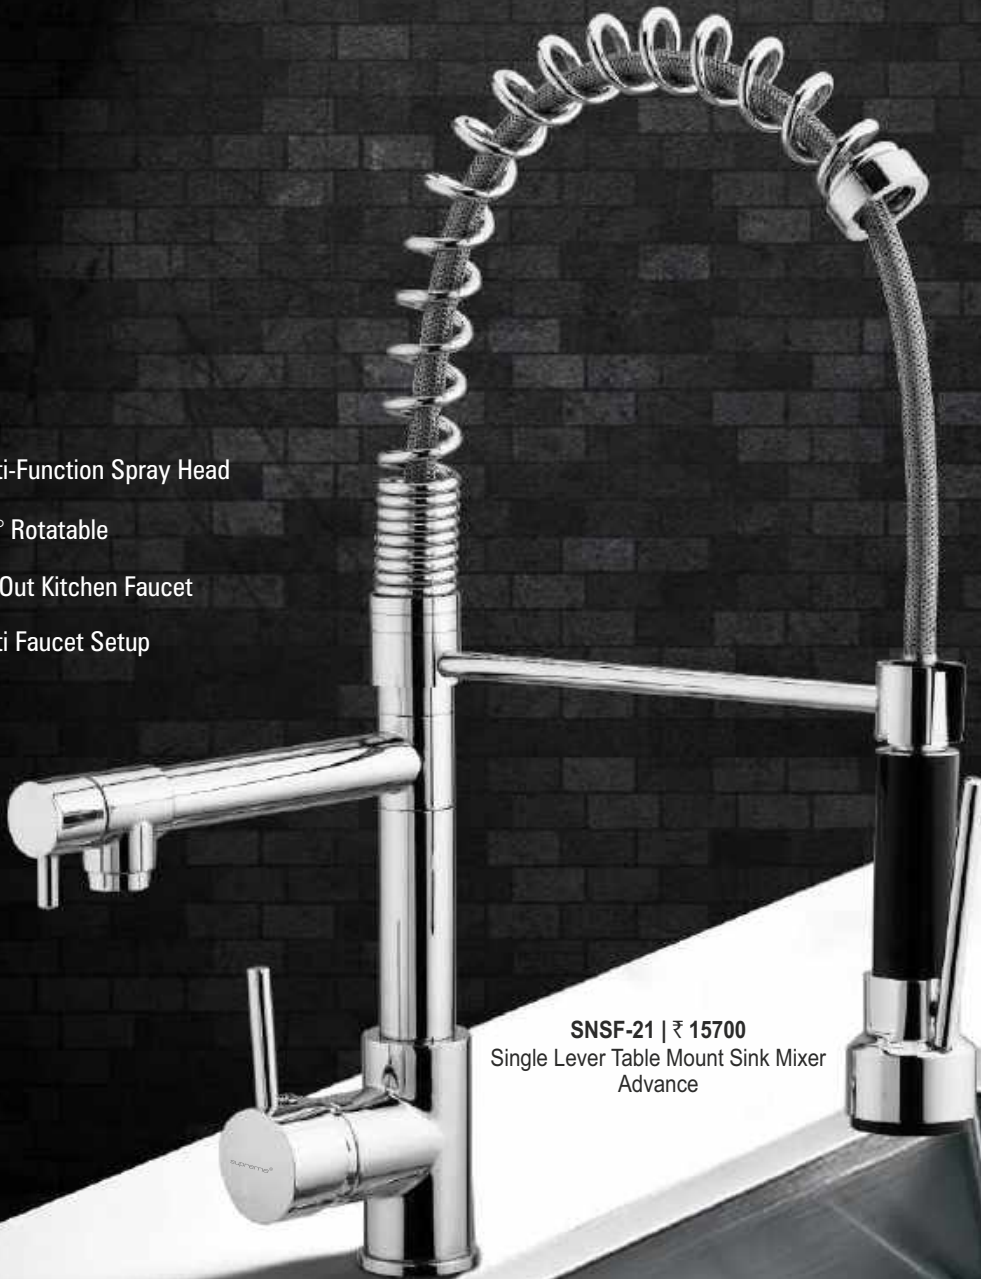

GLOBAL

**NEW  
ARRIVALS**

-  Multi-Function Spray Head
-  360° Rotatable
-  Pull Out Kitchen Faucet
-  Multi Faucet Setup

**SNSF-21 | ₹ 15700**  
Single Lever Table Mount Sink Mixer  
Advance

**NEW ARRIVALS**