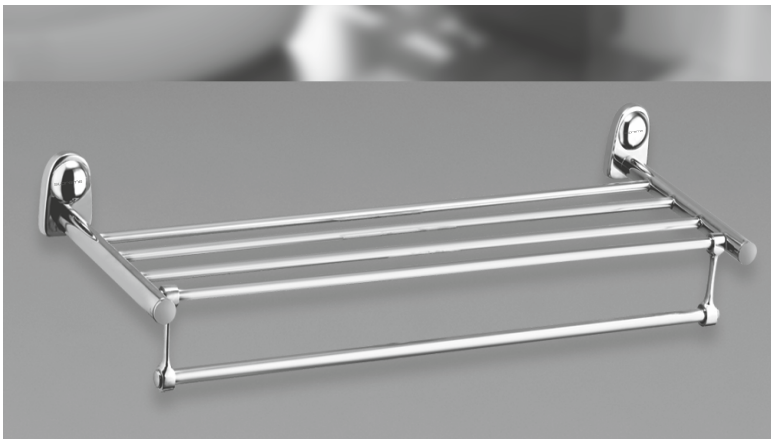

SNBS-S-40 | ₹-2450 | Bathroom Set 5 Pcs. (SNBS-S-35+36+37+38+39)

SNBS-S-41 | ₹ 1650 | Towel Rack