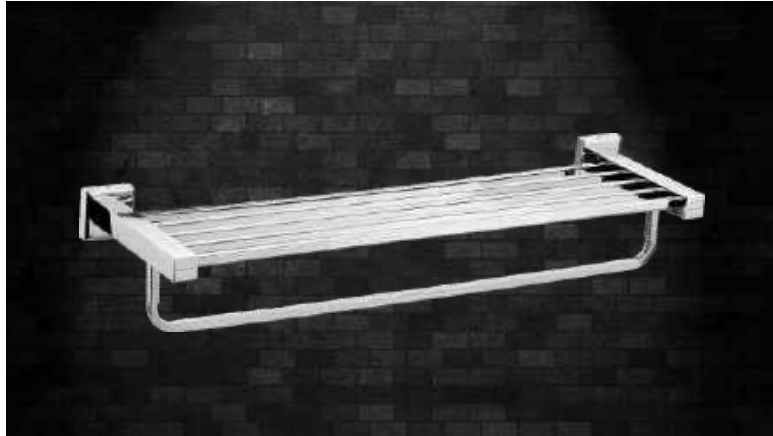

SNBS-S-80 | ₹-2350 | Towel Rack 24"

NEW ARRIVALS