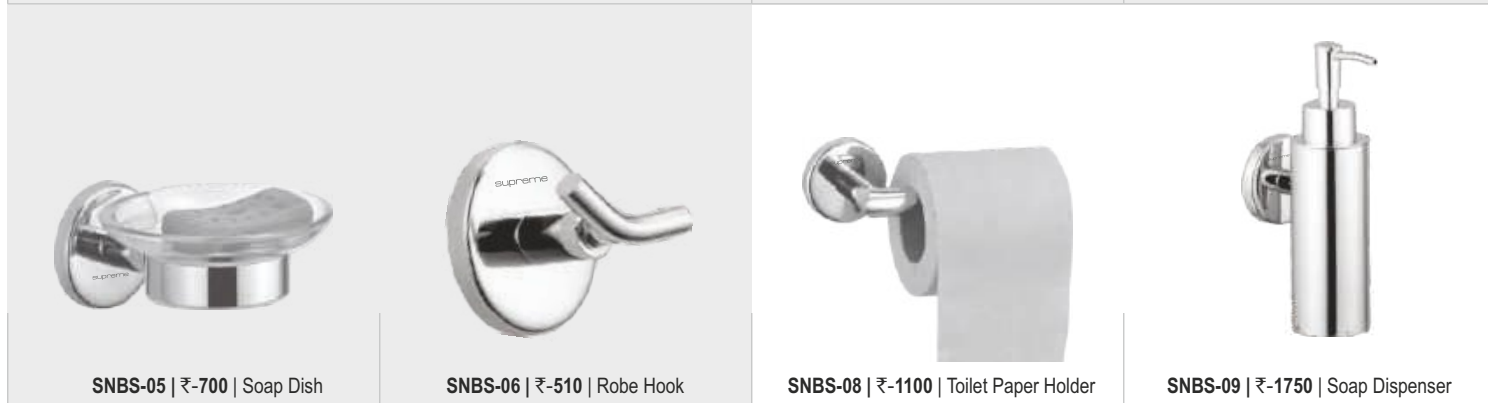

CP BATHROOM SET  
**DOLPHIN**

SNBS-01 | ₹-4600 | Towel Rack 24"

SNBS-02 | ₹-1680 | Towel Rod

SNBS-03 | ₹-840 | Towel Ring

SNBS-04 | ₹-690 | Tumbler Holder

SNBS-05 | ₹-700 | Soap Dish

SNBS-06 | ₹-510 | Robe Hook