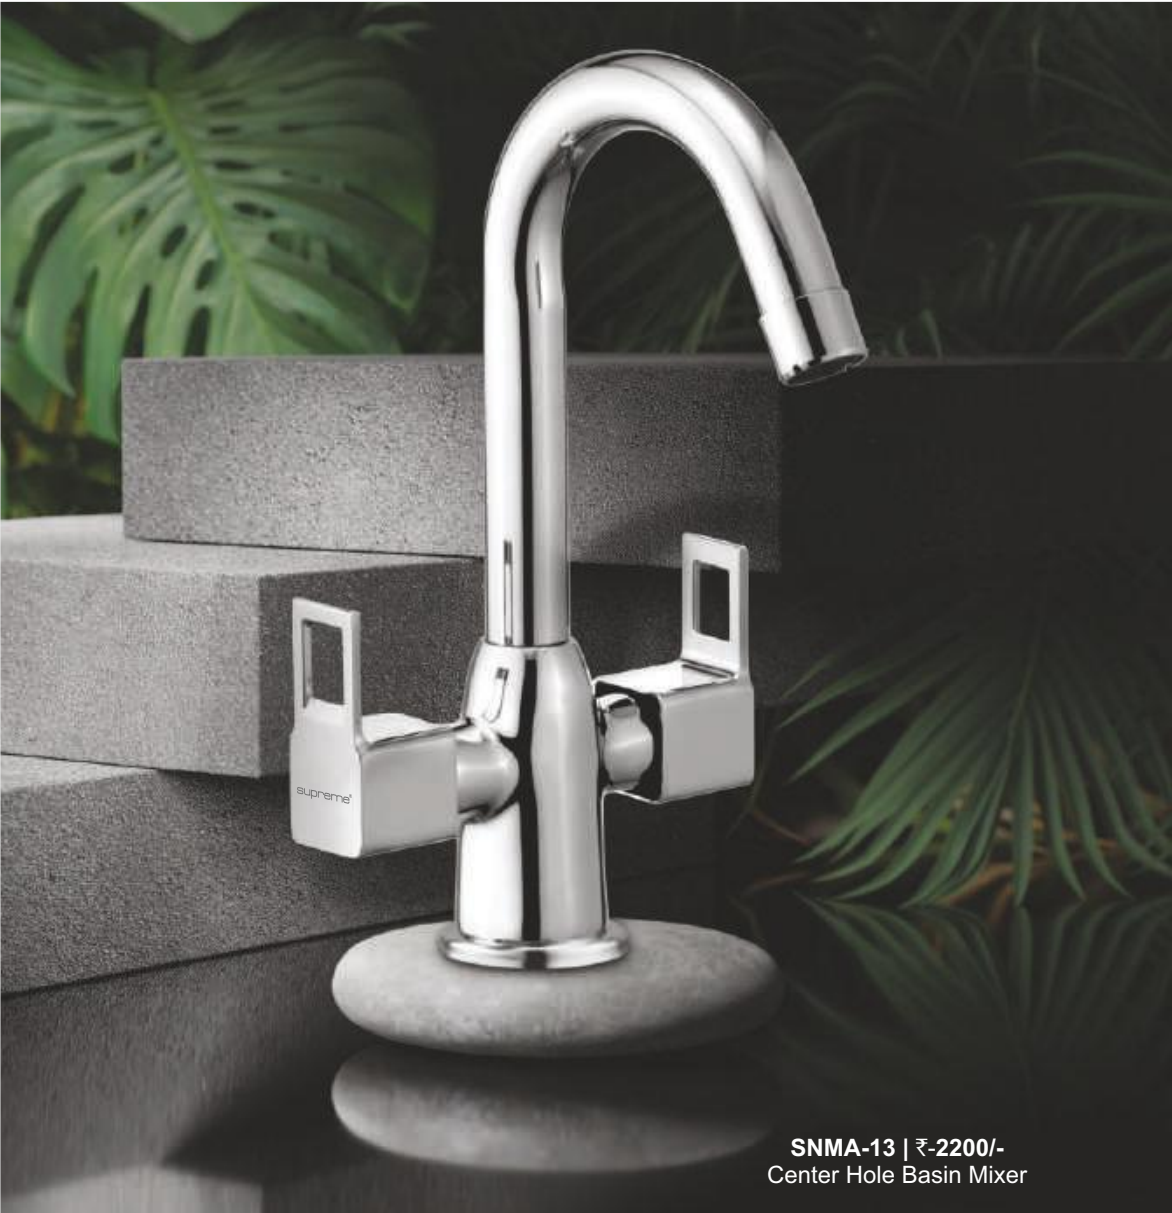

SNPO-21 | ₹-3800
Sink Mixer

SNMA-13 | ₹-2200/-
Center Hole Basin Mixer