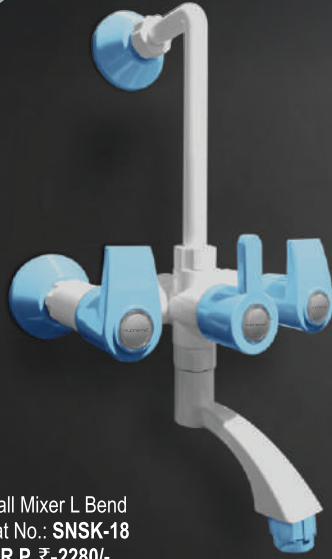

Master Carton Packing  
80 pc.

Small Box Packing  
10 pc.

Swan Neck  
Cat No.: SNFR-12  
M.R.P. ₹-550/-

supreme

luxury bathing

SKY

Series

White/Blue 15mm