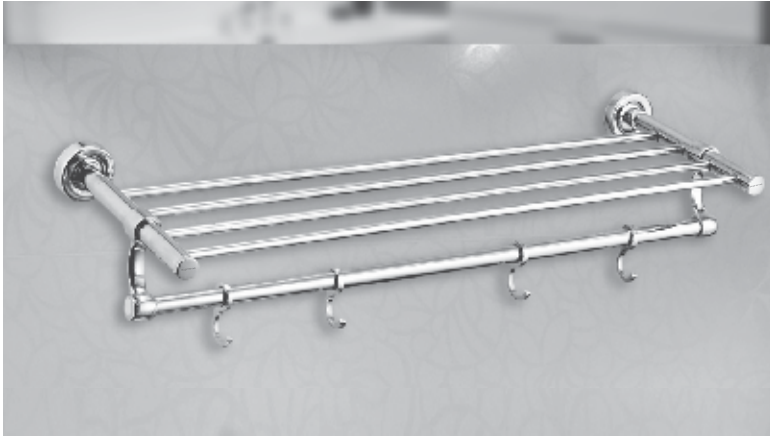

SS BATHROOM SET MAGNET

SNBS-S-34 | ₹ 2050 | Towel Rack