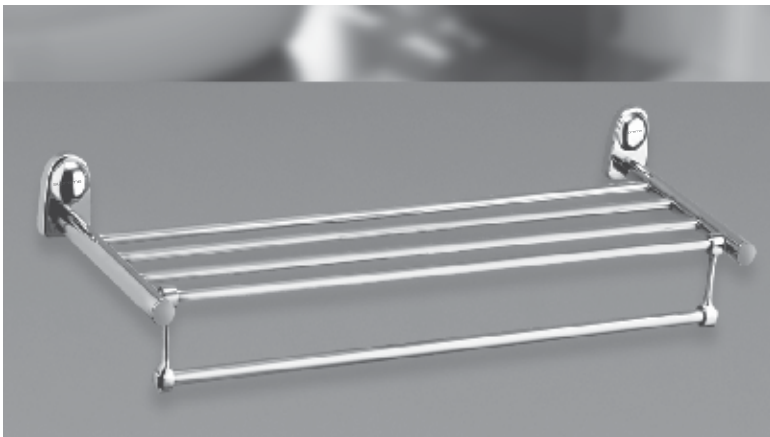

SNBS-S-40 | ₹-2575 | Bathroom Set 5 Pcs. (SNBS-S-35+36+37+38+39)

SNBS-S-41 | ₹ 1735 | Towel Rack