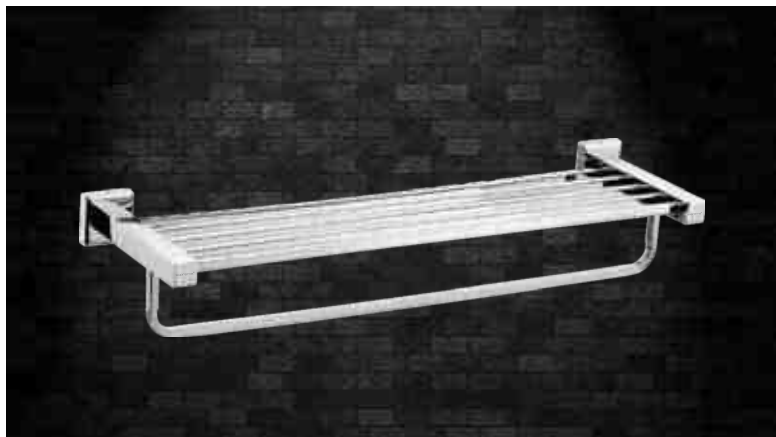

SNBS-30 | ₹-715 | Soap Dish

SNBS-31 | ₹-295 | Robe Hook

SNBS-33 | ₹-800 | Toilet Paper Holder

SNBS-32 | ₹-3700 | Bathroom Set 5 Pcs. (SNBS-27+28+29+30+31)

SS BATHROOM SET

SQUEEN

SNBS-S-80 | ₹-2470 | Towel Rack 24"