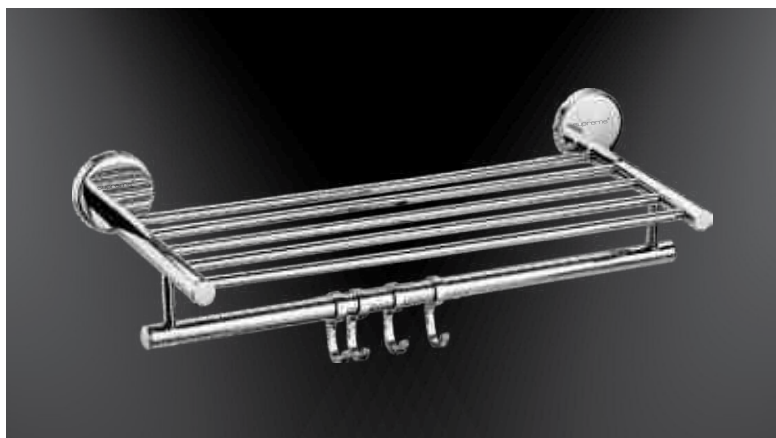

SNBS-S-82 | ₹-750 | Towel Rod

SNBS-S-83 | ₹-505 | Towel Ring

SNBS-S-84 | ₹-510 | Soap Dish

SNBS-S-85 | ₹-585 | Tumbler Holder

SNBS-S-86 | ₹-330 | Robe Hook

SNBS-S-81 | ₹-2785 | Bathroom Set 5 Pcs. (SNBS-S-82+83+84+85+86)