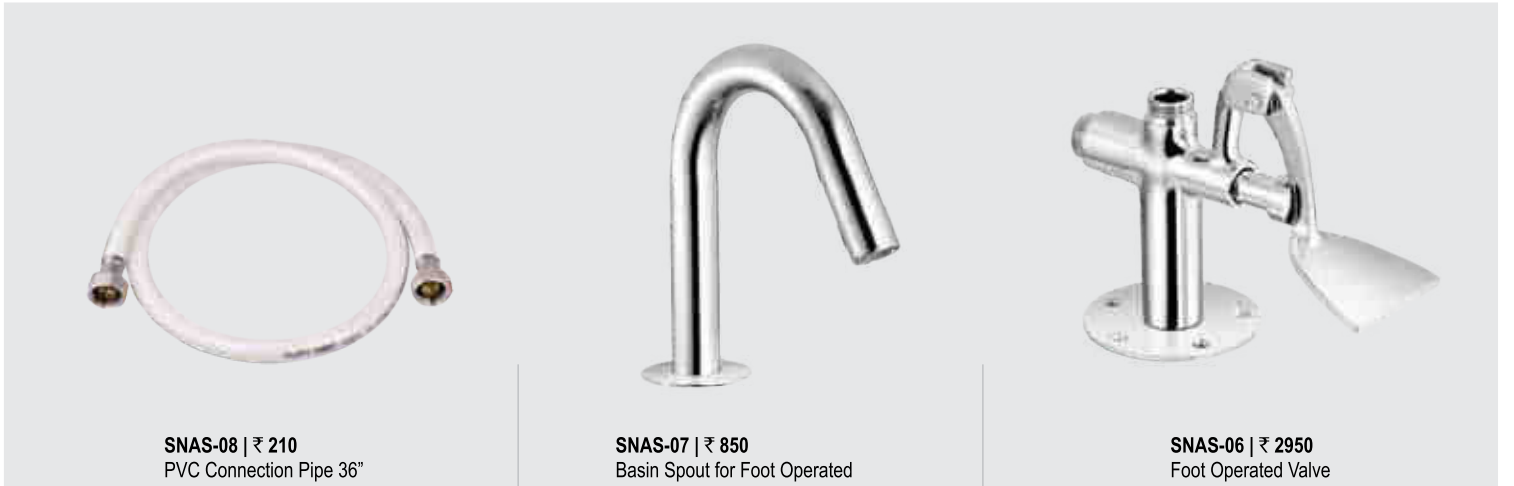

FULL BRASS BODY & BATTERY OPERATED

SNAS-02 | ₹ 5300
Sensor Pillar Tap (Prime)

SNAS-01 | ₹ 7500
Sensor Basin Tap (Delta)

SNAS-03 | ₹ 6800
Sensor Tall Basin Tap (Prime)

SNAS-08 | ₹ 210
PVC Connection Pipe 36"