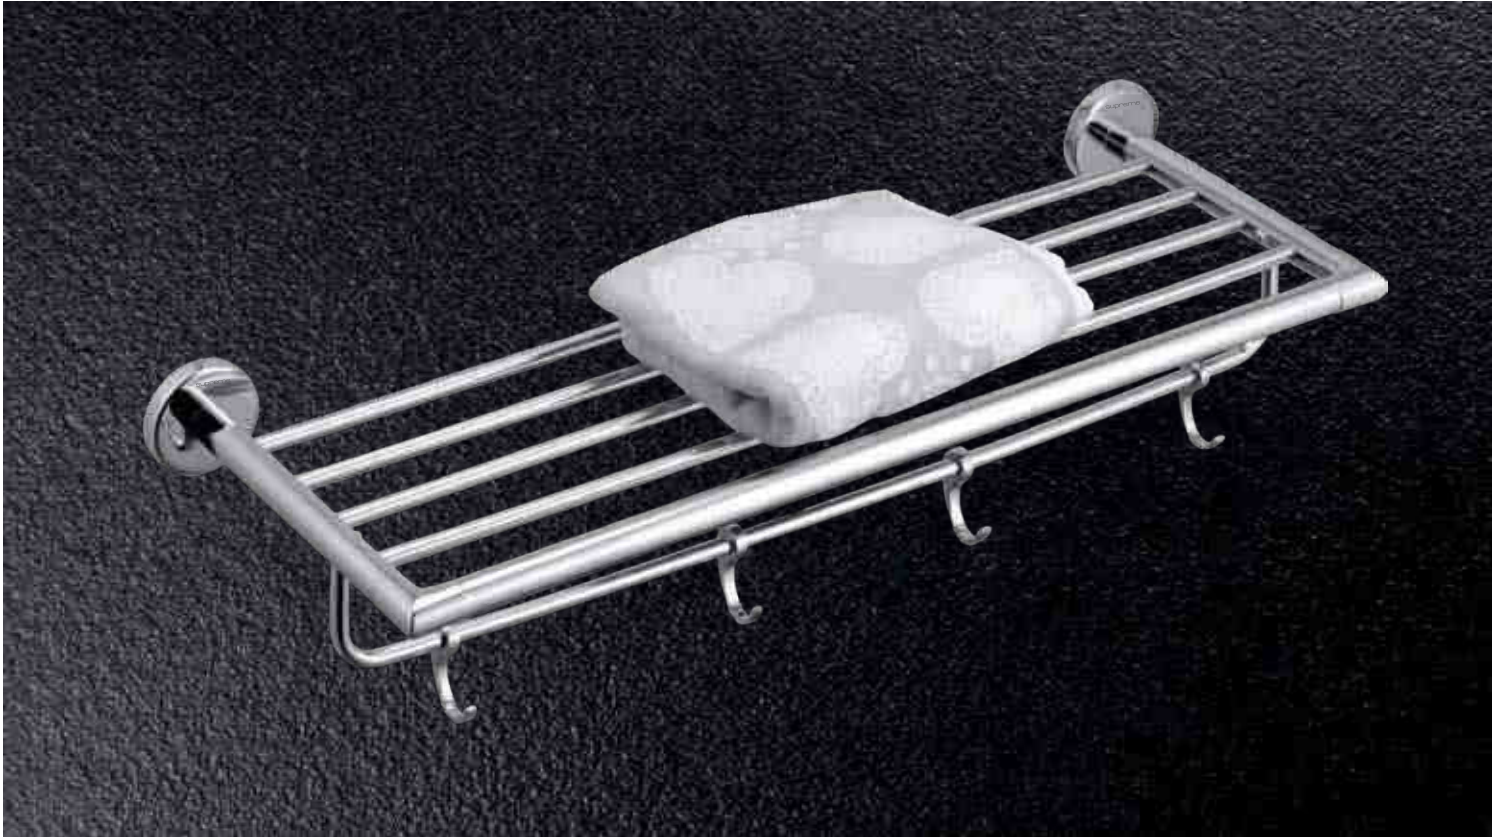

SNSF-03 | ₹ 1800
Pressmatic Angle Cock

SPECIAL FAUCETS

SNSF-07 | ₹ 1500
Pillar Cock Prince

SNSF-08 | ₹ 2020
Mouth Operated Sink Cock

SNSF-10 | ₹ 1320
Mouth Operated Long Body

SNSF-11 | ₹ 1375
Elbow Action Bib Cock

SNSF-12 | ₹ 1375
Elbow Action Pillar Cock

SNSF-09 | ₹ 1960 | Mouth Operated Swan Neck

SNBS-01 | ₹-4850 | Towel Rack 24"

SNBS-02 | ₹-1770 | Towel Rod

SNBS-03 | ₹-880 | Towel Ring

SNBS-04 | ₹-725 | Tumbler Holder