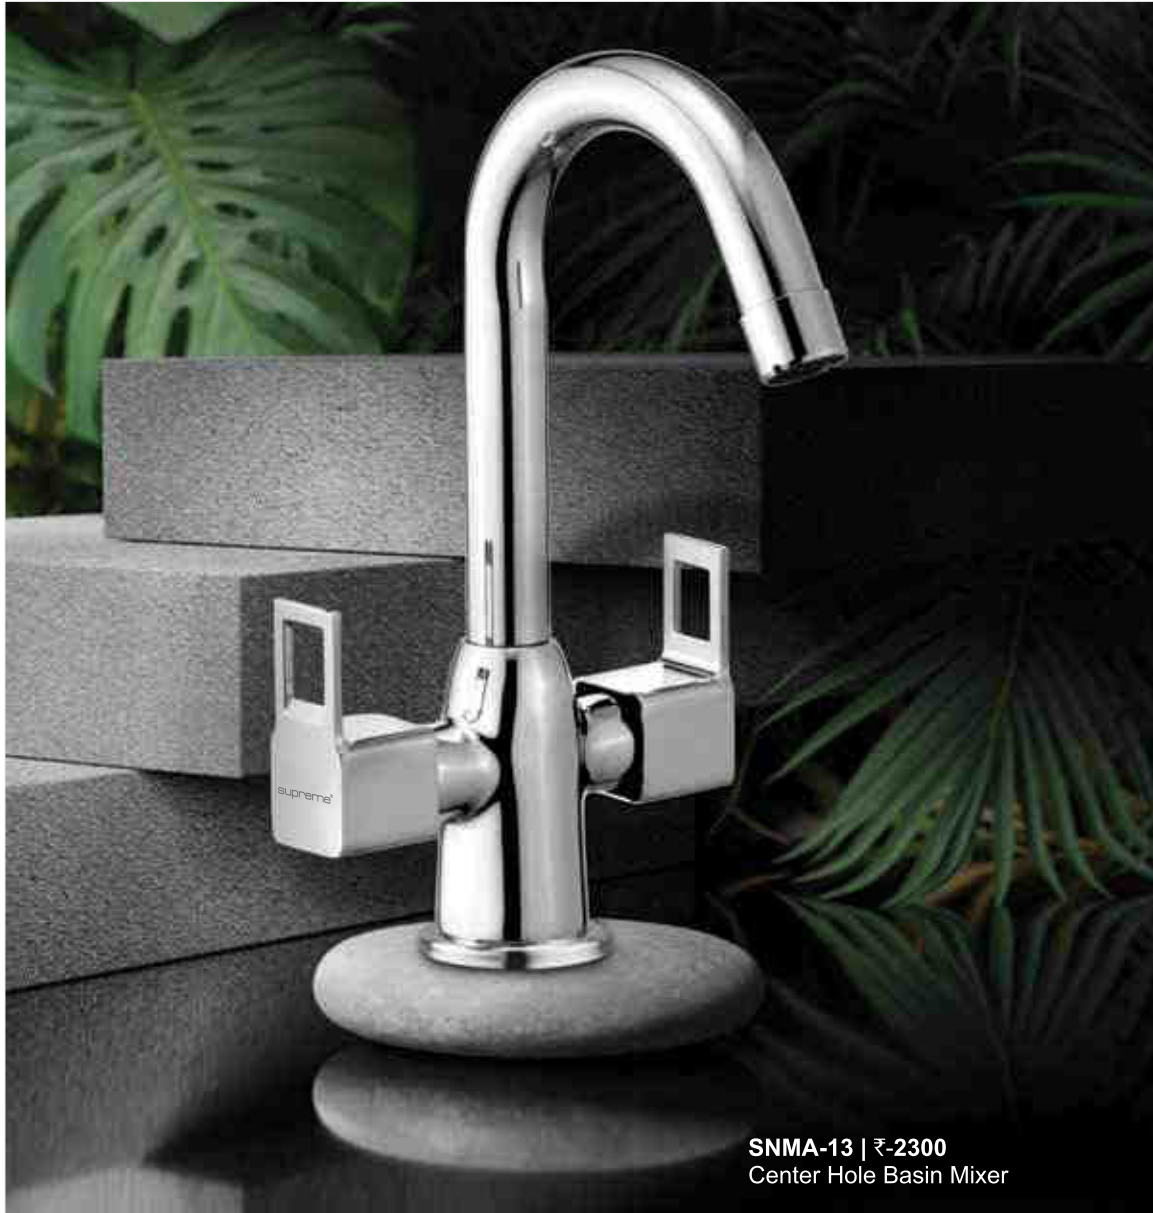

MAX
COLLECTION

Quarter Turn
Foam Flow

SNMA-13 | ₹-2300
Center Hole Basin Mixer